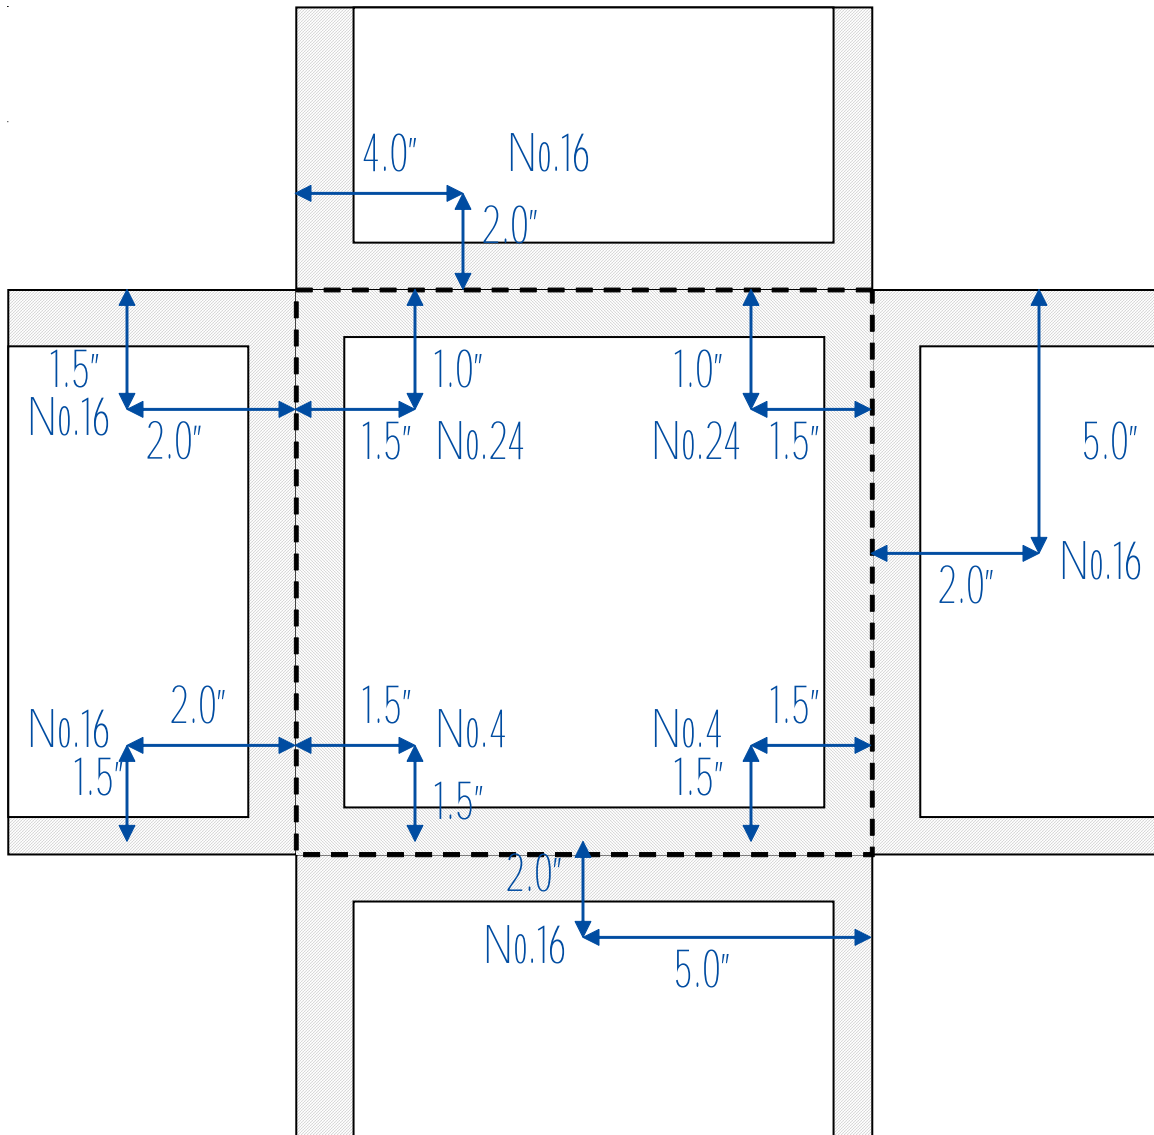

### FAX-BACK CHASSIS LAYOUT EXAMPLE

Company Name: ABC Electronics Phone: 123-456-7890 Fax: 123-456-7890

Contact Person: John Doe Project Name: ABC Security Box

Overall Dimension: Width 12" x Height 12" x Depth 4"

Material: Steel:  Galvanneal:  Other:

Steel Thickness: .027-(22 ga.):  .038-(19 ga.):  .044-(18 ga.):  .055-(16 ga.):

Paint Color: Gray:  Beige:  Black:  Red:  Other:

Quantity: 50 Silkscreen: Yes  Colors:  No:

- Dimension features from nearest dotted line. Indicate measurement to center of feature (tool) selected. (Write number of tool if available)
- All dimensions are to the outside of the box. Ex: a box dimensioned 12"W x 12"H x 4" will measure that to the exterior of box.
- Box Chassis is shown in flat form.